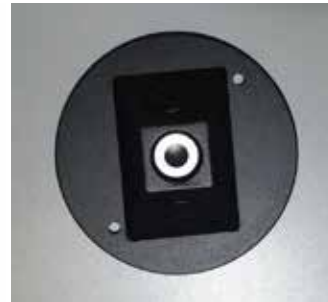

Accessories for Flood Light

Dome Cover BK-LED Floods

- Octagon Box Cover for Mounting

after mounting

A80028

- 1/2 Knuckle for WMB Fixture

after mounting

A80027