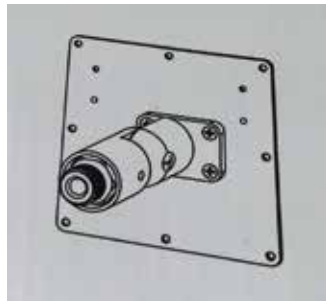

Accessories for Flood Light

Dome Cover BK-LED Floods

- Octagon Box Cover for Mounting

after mounting

A80028

- 1/2 Knuckle for WMB Fixture

after mounting

A80027