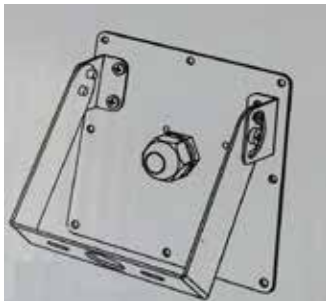

Accessories for Flood Light

Dome Cover BK-LED Floods

- Octagon Box Cover for Mounting

after mounting

A80028

- 1/2 Knuckle for WMB Fixture

after mounting

A80027

- BRACKET for WMB

after mounting

Distributed by: