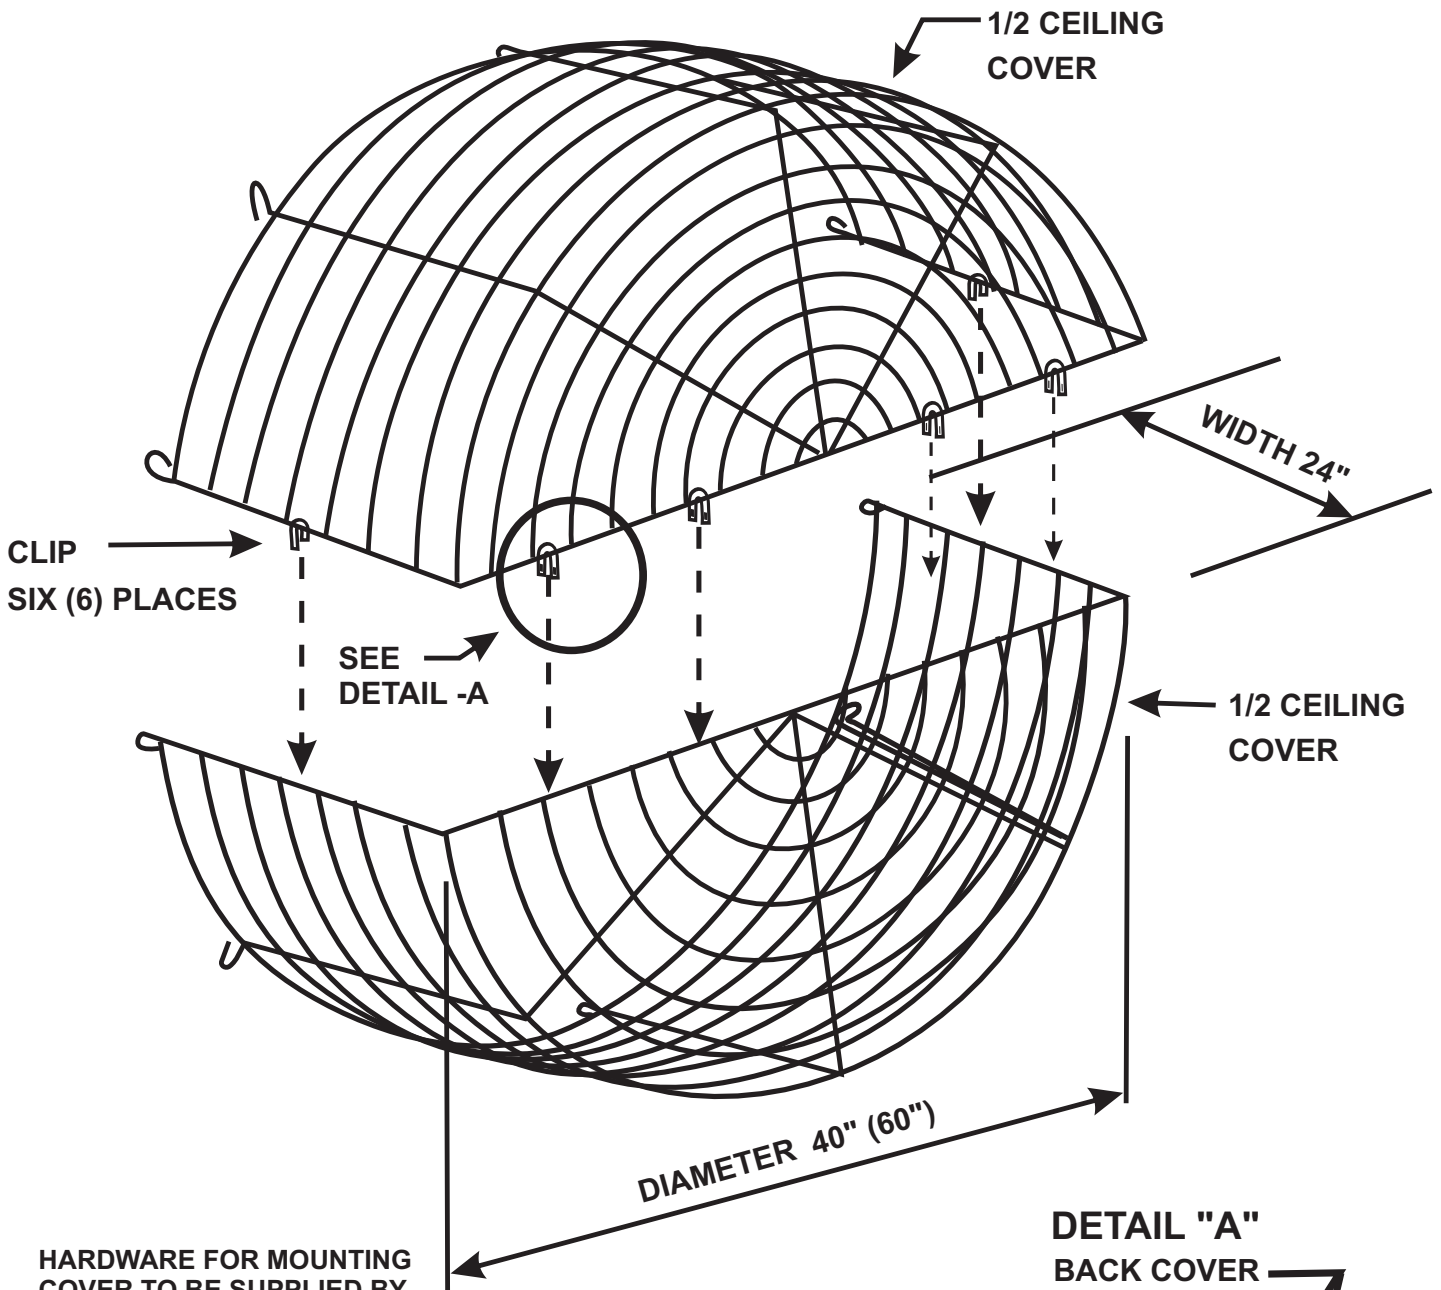

**CEILING MOUNT APPLICATION
MODEL FG36C/FG60C**

**DETAIL "A"
BACK COVER**

HARDWARE MODEL C36 or 60	
ITEMS	Qty
Ceiling Cover Half	2
Clips	6
1" x 1/4 - 20 Bolts	6
1/4" Washer	6
1/4 x 20 Nuts	6