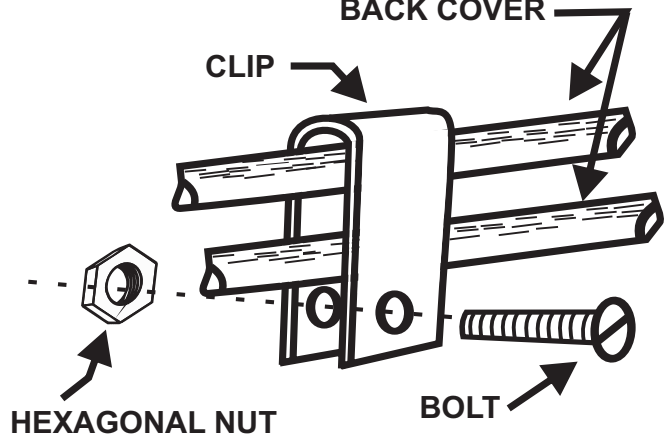

**CEILING MOUNT APPLICATION
MODEL FG36C/FG60C**

**DETAIL "A"
BACK COVER**

HARDWARE MODEL C36 or 60	
ITEMS	Qty
Ceiling Cover Half	2
Clips	6
1" x 1/4 - 20 Bolts	6
1/4" Washer	6
1/4 x 20 Nuts	6