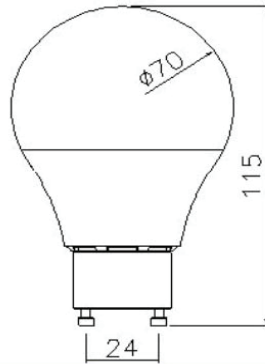

## Applications:

Indoor lighting, Ceiling fixtures, Pendant light fixtures, Table lamps

Item Code	Description	Watts	Base	CCT(K)	Initial Lumens	Beam Angle	Lifespan	Warranty	Operating Temperature
LEDA19GU248W27K.	A19 LED	8W	GU24	2700K	960LUMENS	180°	50,000 hours	3 years	-20°C ~ 45°C
LEDA19GU248W30K.	A19 LED	8W	GU24	3000K	960LUMENS	180°	50,000 hours	3 years	-20°C ~ 45°C
LEDA19GU248W40K.	A19 LED	8W	GU24	4000K	960LUMENS	180°	50,000 hours	3 years	-20°C ~ 45°C
LEDA19GU249W27K.	A19 LED	9W	GU24	2700K	1080LUMENS	180°	50,000 hours	3 years	-20°C ~ 45°C
LEDA19GU249W30K.	A19 LED	9W	GU24	3000K	1080LUMENS	180°	50,000 hours	3 years	-20°C ~ 45°C
LEDA19GU249W40K.	A19 LED	9W	GU24	4000K	1080LUMENS	180°	50,000 hours	3 years	-20°C ~ 45°C

**Product Dimension:**

**Package Dimension:**

GU24 - 8W

2 layers x 24pcs / layer  
= 48pcs

GU24 - 9W

2 layers x 24pcs / layer  
= 48pcs

**Distributed By:**